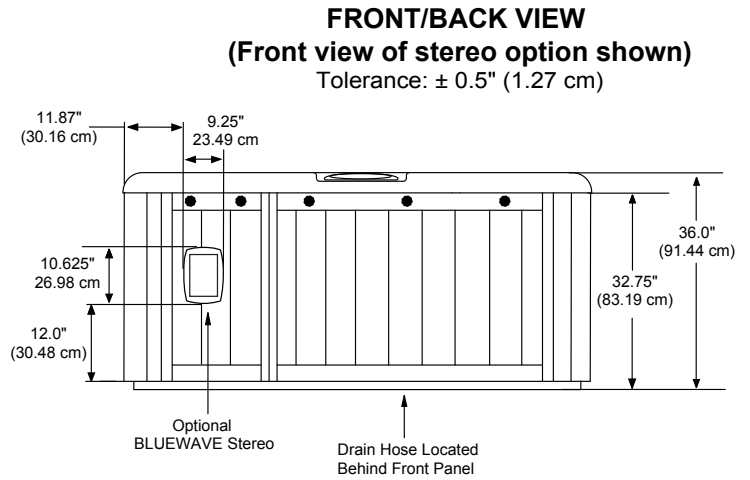

## Certa Portable Dimensions

**IMPORTANT! Always measure each hot tub for exact dimensions BEFORE designing its foundational support and/or decking.**

Dimensions/specifications subject to change without notice. Tolerance:  $\pm 0.5"$  (1.27 cm)