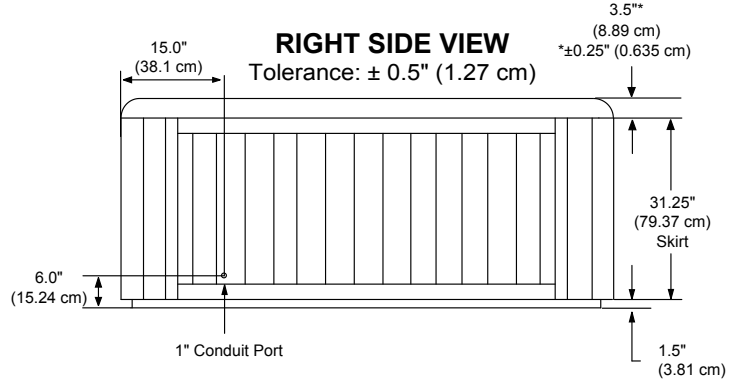

## Certa Portable Dimensions

**IMPORTANT! Always measure each hot tub for exact dimensions BEFORE designing its foundational support and/or decking.**

Dimensions/specifications subject to change without notice. Tolerance:  $\pm 0.5"$  (1.27 cm)