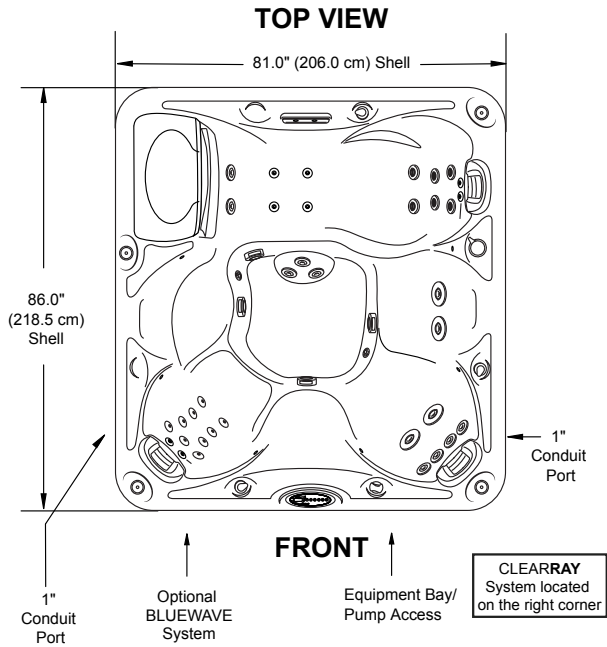

## Certa Portable Dimensions

**IMPORTANT! Always measure each hot tub for exact dimensions BEFORE designing its foundational support and/or decking.**

Dimensions/specifications subject to change without notice. Tolerance:  $\pm 0.5"$  (1.27 cm)