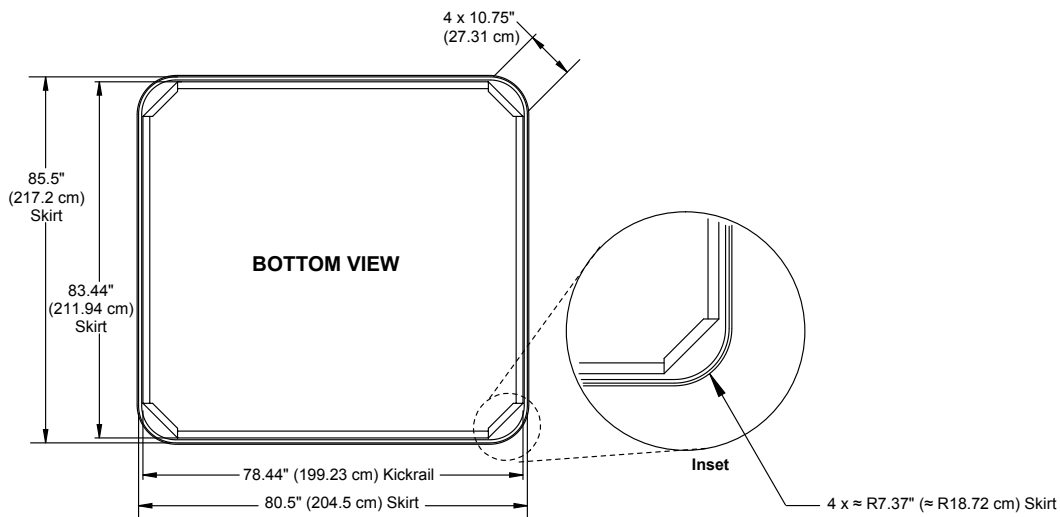

## Certa Portable Dimensions

**IMPORTANT! Always measure each hot tub for exact dimensions BEFORE designing its foundational support and/or decking.**

Dimensions/specifications subject to change without notice. Tolerance:  $\pm 0.5"$  (1.27 cm)