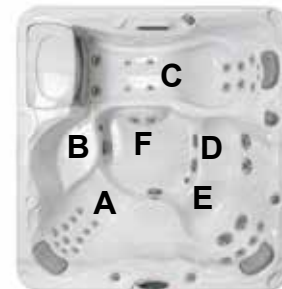

## Specifications

<b>Dimensions:</b> .....	81" x 86" x 36" (206 cm x 218.5 cm x 91.44 cm)
<b>Seating Capacity:</b> .....	5-6 Adults
<b>Dry Weight:</b> .....	797 lbs (362 kg)
<b>Filled Weight (Spa Volume):</b> .....	4,467 lbs (2,026 kg)
<b>Filled Weight (Average Fill):</b> .....	3,833 lbs (1,739 kg)
<b>Water Capacity (Spa Volume):</b> .....	440 US Gal (1,666 Liters)
<b>Water Capacity (Average Fill):</b> .....	364 US Gal (1,378 Liters)
<b>Controls:</b> .....	780 Series Solid-State Electronic Controls with LED Readout, Programmable Water Temperature, Filtration, and Heat Cycles
<b>Water Delivery:</b> .....	2 High Flow Pump
<b>Pump 1:</b> .....	North America (60 Hz): 2-Speed/2.5 HP Continuous, 12.0A Max., 56 Frame <b>Export (50 Hz): 2-Speed/2.0 HP Continuous, 8.0A Max.</b>
<b>Pump 2:</b> .....	North America (60 Hz): 1-Speed/2.5 HP Continuous, 11A Max., 56 Frame <b>Export (50 Hz): 1-Speed/2.0 HP Continuous, 7.0A Max.</b>
<b>Pump 3:</b> .....	8-Hour Filter/Circulation Pump; High Output Flow
<b>Total Hydrojets:</b> .....	<b>35</b>
<b>Seat A Jets :</b> .....	2 SMT Micro, 9 Accu-Pressure
<b>Seat C Jets:</b> .....	6 SMT Micro, 2 Mini Vortex, 6 SMT Fluidix
<b>Seat D Jets:</b> .....	2 Vortex
<b>Seat E Jets:</b> .....	4 Mini Vortex, 2 Vortex
<b>Footwell Jets (F):</b> .....	2 Mini Vortex
<b>Air Controls/Massage Selectors:</b> .....	3/1
<b>Filter:</b> .....	MICROCLEAN® I Filtration System with Floating Weir, 125 ft <sup>2</sup> combined filtration, (1 pleated and 1 spun-bound cartridge)
<b>Water Treatment:</b> .....	8-Hour Circulation Pump; Factory installed CLEARRAY® Water Purification System
<b>Lighting:</b> .....	Standard Multi-Colored SunRay LED Light; 6 LED Pin Lights
<b>Synthetic Cabinet:</b> .....	Available in Coastal, Mahogany, Autumn Walnut
<b>Shell Colors:</b> .....	North America: Platinum, Sand, Sahara, Celestite, Oyster, Copper Sand, Sea Mist, Monaco, Midnight, Caribbean Surf <b>Export (50 Hz): All North America Colors</b>
<b>Handrails:</b> .....	N/A
<b>Headrests:</b> .....	Three, 1-Piece Gray
<b>Heater:</b> .....	North America (60 Hz): 5.5 kW, Low Flow <b>Export (50 Hz): Low Flow, 2.7 kW</b>
<b>Electrical Requirements:</b> .....	North America (60 Hz): 240 VAC@40A, 50A, or 60A; <b>Export (50 Hz): 230-240 VAC@20A, 30A, or 40A; or Suitably Rated Circuit Breaker to Comply with Local Electrical Regulations. Certain Countries May Require Dual Power Inputs; Two GFCI/RCD Breakers are Required for This Configuration.</b>
<b>Limited Warranty*:</b> .....	North America (60 Hz): 10 Years Shell, 7 Years Shell Surface, 5 Years Plumbing Component Leaks, 5 Years Equipment and Controls, 5 Years Cabinet, 2 Years Jets, 2 Years Lights, 1 Year Stereo <b>Export (50 Hz): 10 Years Shell, 7 Years Shell Surface, 2 Years Plumbing Component Leaks, 2 Years Equipment and Controls, 2 Years Cabinet, 2 Years Jets, 2 Years Lights, 1 Year Stereo</b>
<b>Waterfall Feature:</b> .....	On/Off Flow Rate on when circulation pump is running; Colored Lighting
<b>Special Features</b> .....	Optional Factory Installed BLUEWAVE™ Spa Stereo System with Wireless Remote Control, Auxiliary 3.5 mm headphone jack connection, USB connection, FM radio, Bluetooth compatible and integrated docking station