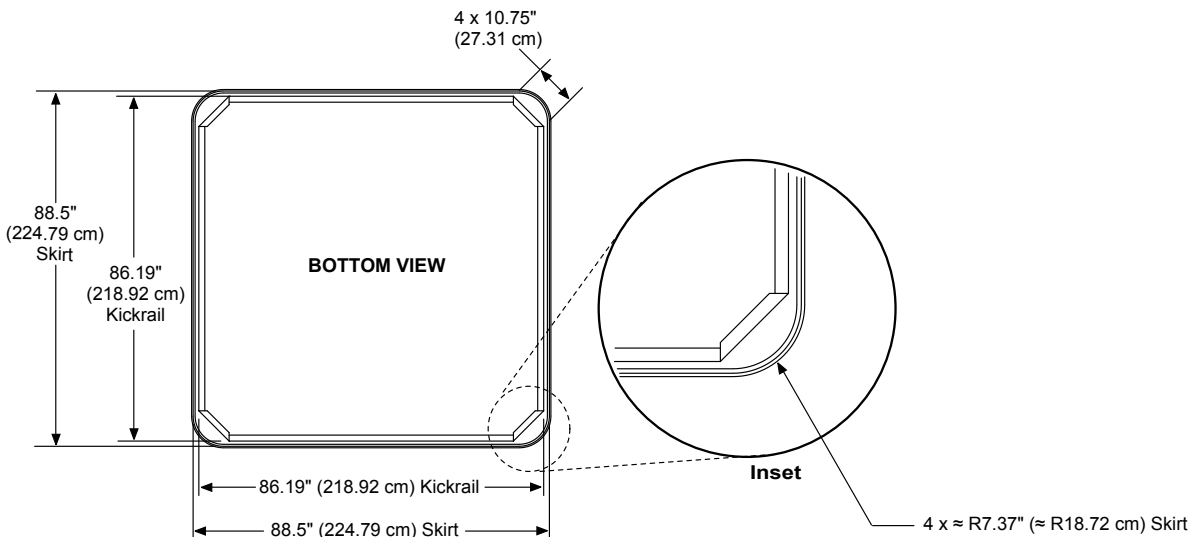

## Portable Dimensions

**TOP VIEW**

**FRONT/BACK VIEW**  
(Front view with stereo option shown)

**RIGHT SIDE VIEW**

**IMPORTANT! Always measure each hot tub for exact dimensions BEFORE designing its foundational support and/or decking.**

Dimensions/specifications subject to change without notice. Tolerance:  $\pm 0.5"$  (1.27 cm)

Dimensions/Specifications Subject To Change Without Notice