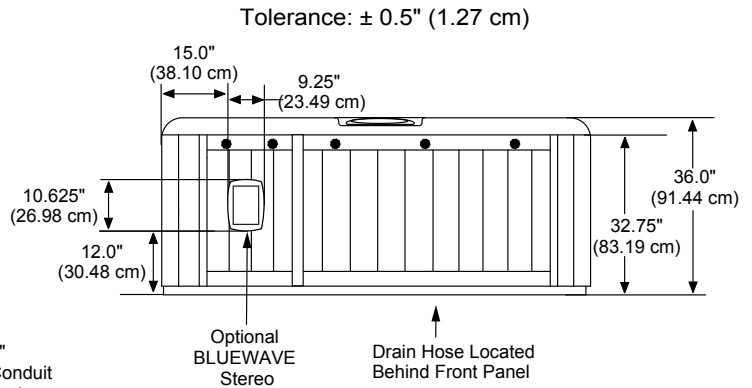

## Portable Dimensions

**TOP VIEW**

**FRONT/BACK VIEW**  
(Front view with stereo option shown)

**RIGHT SIDE VIEW**

**IMPORTANT! Always measure each hot tub for exact dimensions BEFORE designing its foundational support and/or decking.**

Dimensions/specifications subject to change without notice. Tolerance:  $\pm 0.5"$  (1.27 cm)

Dimensions/Specifications Subject To Change Without Notice