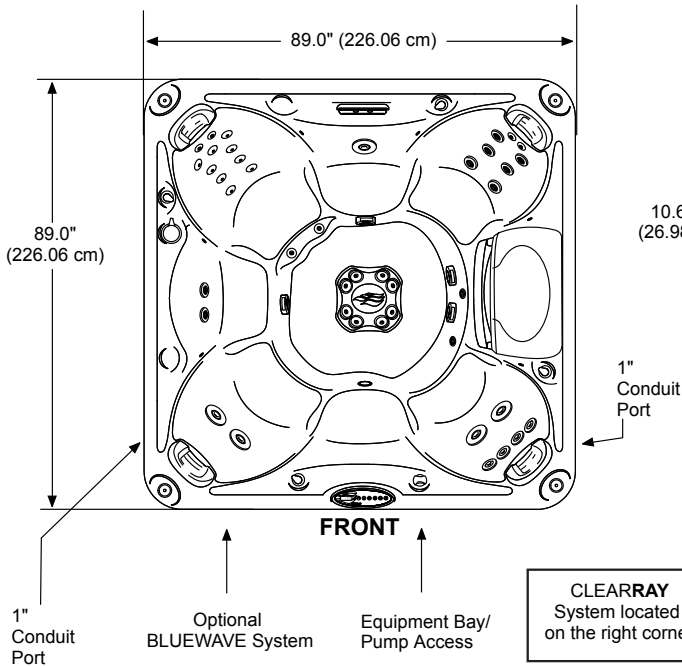

- Jets Pump 2: Seat A Jets + Seat B Jets + Seat D + Seat E Jets + 4 Footwell Jets are always on when this pump is running

**40 Total Jets (Stainless Steel Escutcheons Standard)**

Spa Operation Subject To Change Without Notice

## Portable Dimensions

**TOP VIEW**

**FRONT/BACK VIEW**  
(Front view with stereo option shown)

**RIGHT SIDE VIEW**

**IMPORTANT! Always measure each hot tub for exact dimensions BEFORE designing its foundational support and/or decking.**

Dimensions/specifications subject to change without notice. Tolerance:  $\pm 0.5"$  (1.27 cm)

Dimensions/Specifications Subject To Change Without Notice