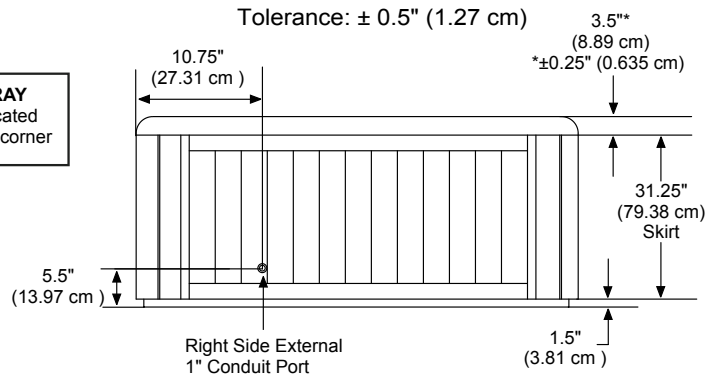

## Portable Dimensions

**TOP VIEW**

**FRONT/BACK VIEW**  
(Front view with stereo option shown)

**RIGHT SIDE VIEW**

**IMPORTANT! Always measure each hot tub for exact dimensions BEFORE designing its foundational support and/or decking.**

Dimensions/specifications subject to change without notice. Tolerance:  $\pm 0.5"$  (1.27 cm)

Dimensions/Specifications Subject To Change Without Notice