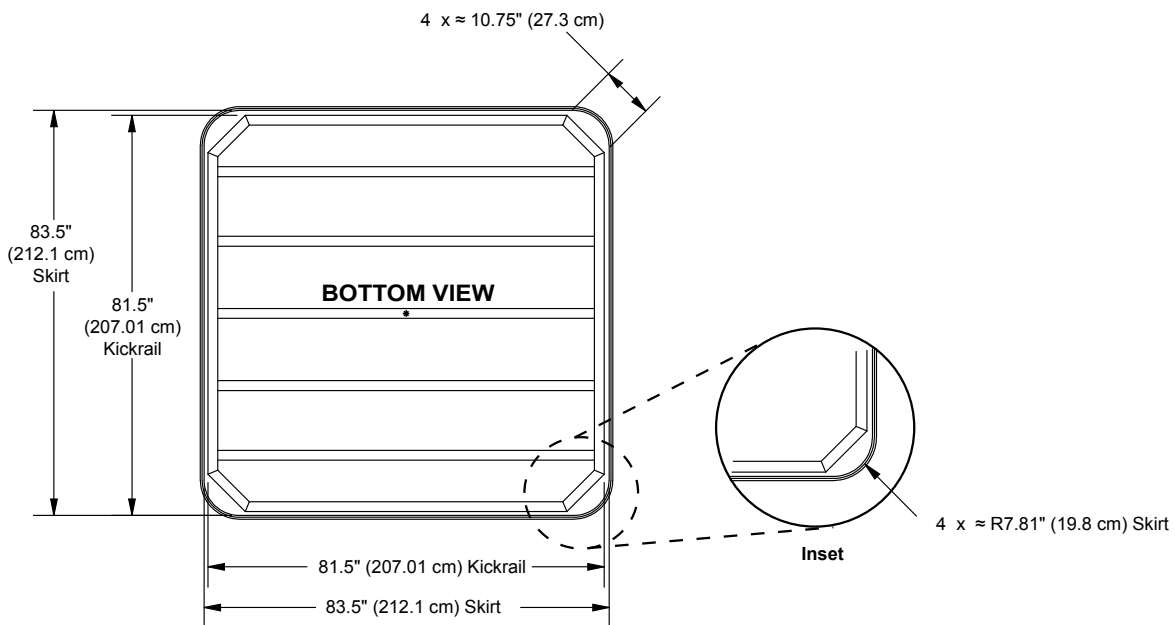

NEW FOR 2014!

New Color - Caribbean Surf

New Color - Midnight

Dimensions/Specifications Subject To Change Without Notice

2014 Sundance Spas 680 Edison

Portable Dimensions

IMPORTANT! Always measure each hot tub for exact dimensions BEFORE designing its foundational support and/or decking.

Dimensions/Specifications Subject To Change Without Notice