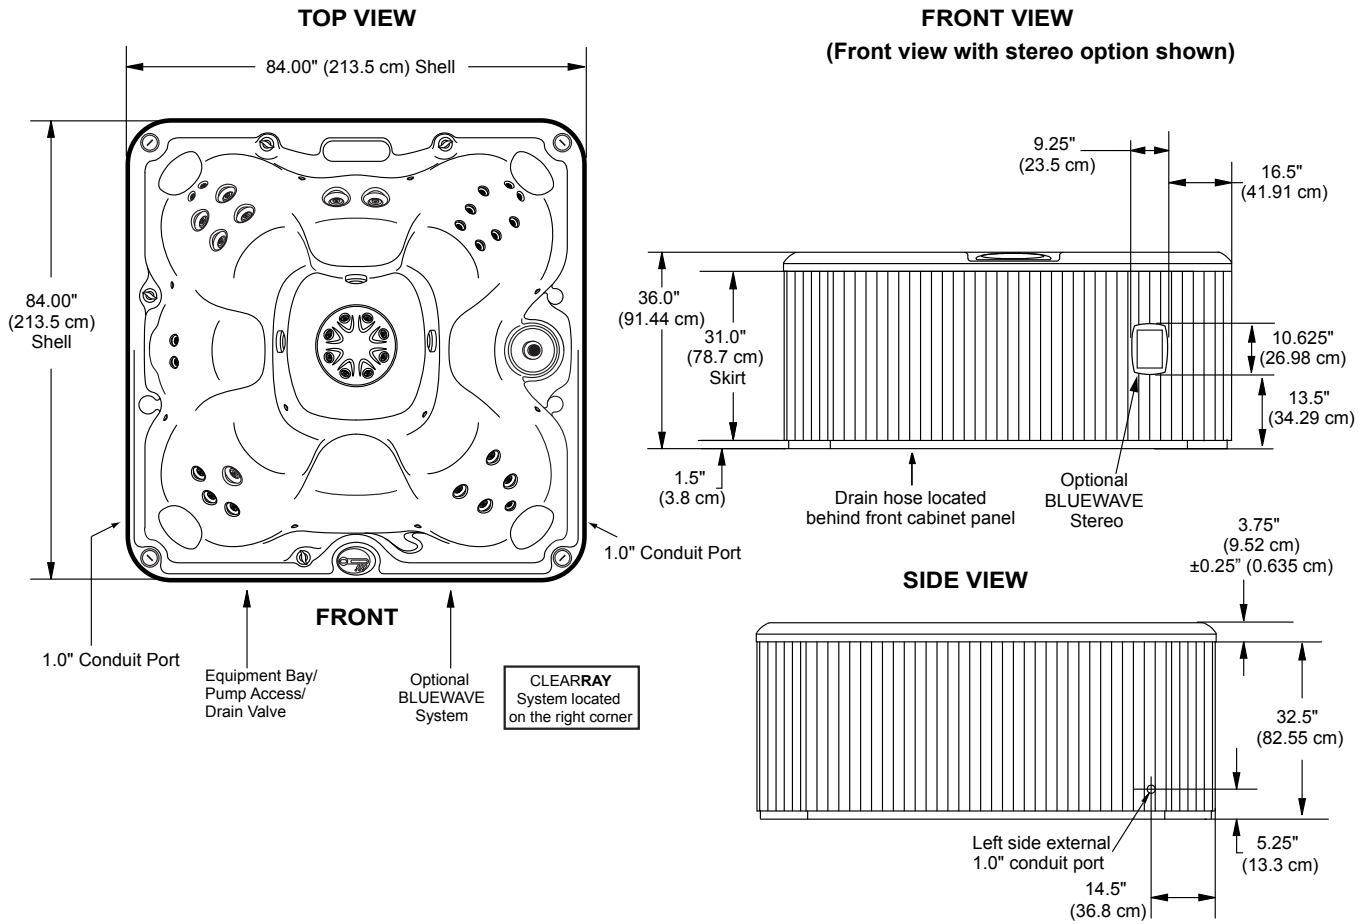

- Jets Pump 1: Powers Seat A Jets + Seat D Jets + Seat E + Footwell Jets (qty 4) + Waterfall when running

- Jets Pump 2: Seat C Jets + Seat F Jets + Footwell Jets (qty 4) when running

35 Total Jets

Spa Operation Subject To Change Without Notice

NEW FOR 2014!

New Color - Caribbean Surf

New Color - Midnight

Dimensions/Specifications Subject To Change Without Notice

2014 Sundance Spas 680 Edison

Portable Dimensions

IMPORTANT! Always measure each hot tub for exact dimensions BEFORE designing its foundational support and/or decking.

Dimensions/Specifications Subject To Change Without Notice