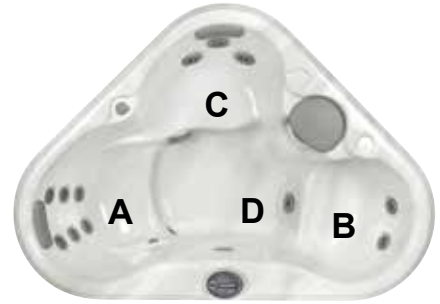

2014 Sundance Spas 680 Tacoma

Specifications

Dimensions:	68" x 68" x 31" (173 cm x 173 cm x 79 cm)
Seating Capacity:	2 Adults
Dry Weight:	424 lbs (192 kg)
Filled Weight (Spa Volume):	2,009 lbs (911 kg)
Filled Weight (Average Fill):	1,633 lbs (741 kg)
Water Capacity (Spa Volume):	190 US Gal (719 Liters)
Water Capacity (Average Fill):	145 US Gal (549 Liters)
Controls:	Series Solid-State Electronic Controls with LED Readout, Programmable Water Temperature, Filtration and Heat Cycles
Water Delivery:	1 High Flow Pump
Pump 1:	North America (60 Hz): 1.5 HP/2-Speed Continuous, 11.3A max. Export (50 Hz): 2-HP/2-Speed Continuous, 8.0A max.
Total Hydrojets:	12
Seat A Jets:	6 DXL
Seat B Jets:	3 DVX
Seat C Jets:	2 DXL
Foot Well Jet (D):	1 DVX
Air Controls/Massage Selectors: ...	1 Air Control; No Massage Selector
Filter:	35 ft ² Filter Cartridge System
Water Treatment:	Factory installed CLEARRAY® Water Purification System
Lighting:	SunGlow Multi-Color LED Light
Synthetic Cabinet:	Available in Coastal, Mahogany, Autumn Walnut
Shell Colors:	North America: Platinum, Sand, Sahara, Copper Sand, Sea Mist, Celestite, Oyster, Monaco Export (50 Hz): All North America colors
Headrest:	Two, 1-Piece Gray
Heater:	North America (60 Hz): High Flow, 1 kW@120 VAC or Convertible to 4 kW@240 VAC; Export (50 Hz): High Flow, 2.7 kW
Electrical Requirements:	North America Convertible Model (60 Hz): 120 VAC@15A with Supplied GFCI Cord or 240 VAC@30A or 40A (Hard Wired Only); Export (50 Hz): 230-240 VAC@20A or 30A or Suitably Rated Circuit Breaker to Comply with Local Electrical Regulations. Certain Countries May Require 2 Power Inputs; Two GFCI/RCD Breakers are Required for This Configuration.
Limited Warranty*:	North America (60 Hz): 5 Years Shell, 2 Years Shell Surface, 2 Years Plumbing Component Leaks, 2 Years Equipment and Controls, 1 Year Cabinet, 1 Year Jets Export (50 Hz): 5 Years Shell, 2 Years Shell Surface, 1 Year Plumbing Component Leaks, 1 Year Equipment and Controls, 1 Year Cabinet, 1 Year Jets
Inground Model:	Not Available