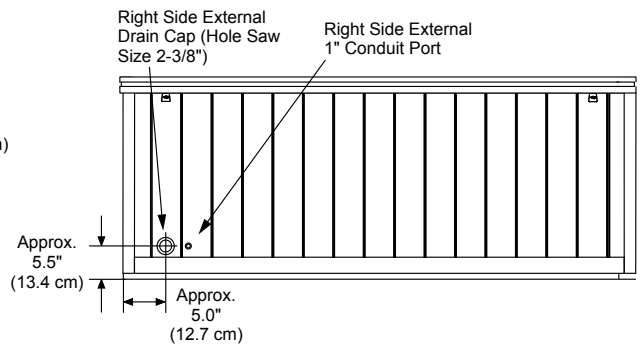

IMPORTANT! Always measure each hot tub for exact dimensions BEFORE designing its foundational support and/or decking.

FRONT/BACK SIDE VIEW
(Front view of stereo option shown)

RIGHT SIDE VIEW

Tolerance: $\pm 0.5"$ (1.27 cm)

Dimensions/Specifications Subject To Change Without Notice