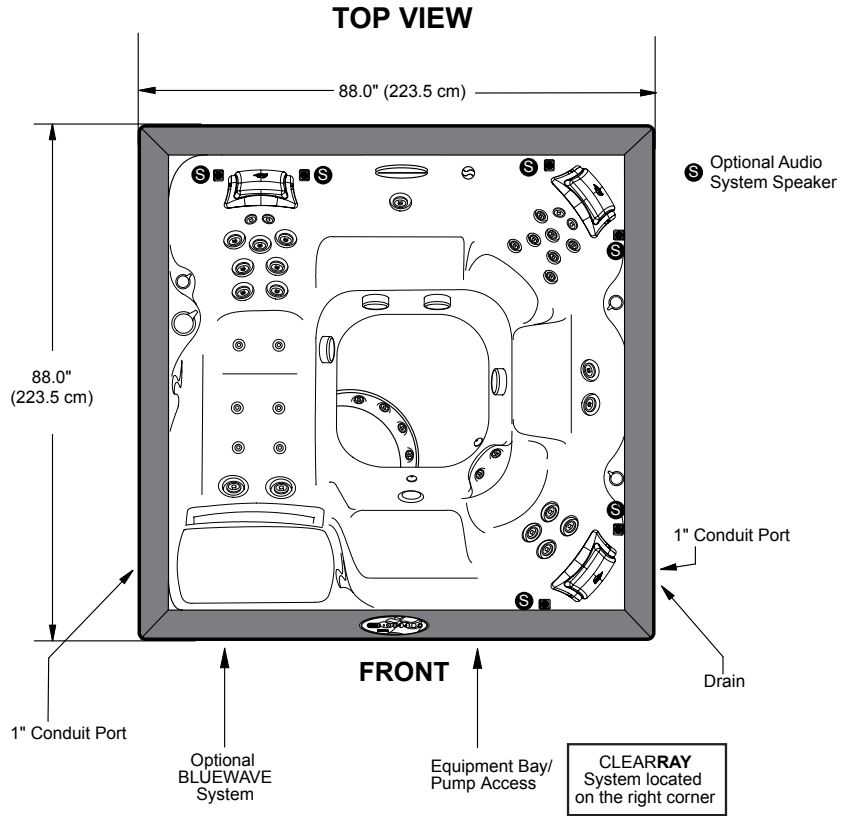

*(See Warranty Document for Specific Details)

Dimensions/Specifications Subject To Change Without Notice

2014 Sundance Spas Select Victoria

Operation/New Features

- (A)** Massage Selector (Pump 1) - Adjusts Massage Level Between Seat A Jets (except 2 Fluidix Nex and 2 Vortex) and Seat E Jets
- (B)** Air Control - Activates Seat A Jets (2 Fluidix Nex, 7 Fluidix Reflex, 6 SMT Micro, 2 Vortex)
- (C)** Waterfall Selector [Pump 1] - Controls Waterfall Output
- (D)** Air Control - Activates Seat B Jet (1 Vortex) + Seat C Jets (2 Fluidix Nex, 7 Fluidix ST) + Seat D Jets (2 Fluidix Reflex) + Footwell Jets (4 Accu-Pressure)
- (E)** Air Control - Activates Seat E Jets (4 Fluidix Intelli-Jets, 2 Accu-Pressure)

IMPORTANT! Always measure each hot tub for exact dimensions BEFORE designing its foundational support and/or decking.

FRONT/BACK SIDE VIEW
(Front view of stereo option shown)

RIGHT SIDE VIEW

Tolerance: $\pm 0.5"$ (1.27 cm)