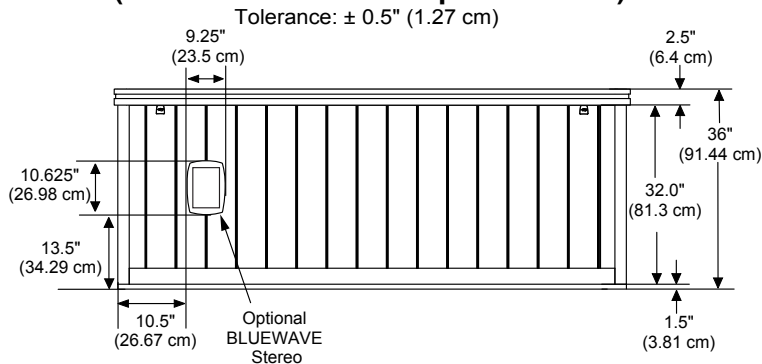

IMPORTANT! Always measure each hot tub for exact dimensions BEFORE designing its foundational support and/or decking.

FRONT/BACK SIDE VIEW
(Front view of stereo option shown)

RIGHT SIDE VIEW

Tolerance: $\pm 0.5"$ (1.27 cm)