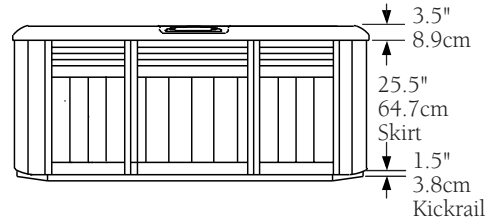

Fluidix Euro Jets

MicroClean Plus
Filter

Dimensions/Specifications Subject To Change Without Notice

2007 Sundance Spas 880 Capri

Portable Dimensions

TOP VIEW

FRONT / BACK VIEW

LEFT / RIGHT SIDE VIEW

IMPORTANT! Always measure each hot tub for exact dimensions **BEFORE** designing its foundational support and/or decking.

Dimensions/Specifications Subject To Change Without Notice