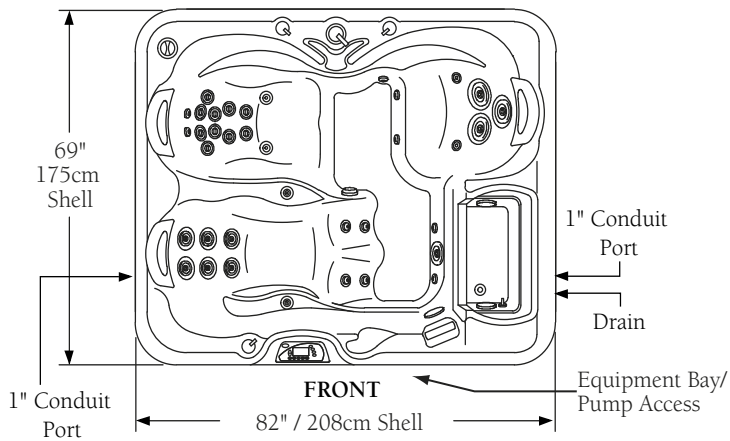

Fluidix Euro Jets

MicroClean Plus
Filter

Dimensions/Specifications Subject To Change Without Notice

2007 Sundance Spas 880 Capri

Portable Dimensions

TOP VIEW

FRONT / BACK VIEW

LEFT / RIGHT SIDE VIEW

IMPORTANT! Always measure each hot tub for exact dimensions **BEFORE** designing its foundational support and/or decking.

Dimensions/Specifications Subject To Change Without Notice