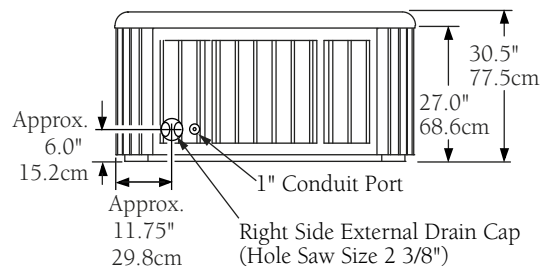

Fluidix Euro Jets

MicroClean Plus
Filter

Dimensions/Specifications Subject To Change Without Notice

2007 Sundance Spas 880 Capri

Portable Dimensions

TOP VIEW

FRONT / BACK VIEW

LEFT / RIGHT SIDE VIEW

IMPORTANT! Always measure each hot tub for exact dimensions **BEFORE** designing its foundational support and/or decking.

Dimensions/Specifications Subject To Change Without Notice