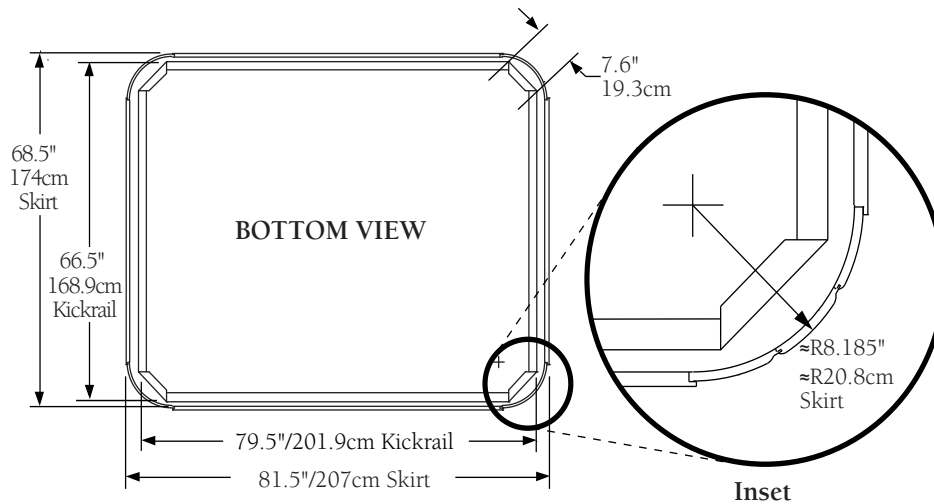

Fluidix Euro Jets

MicroClean Plus
Filter

Dimensions/Specifications Subject To Change Without Notice

2007 Sundance Spas 880 Capri

Portable Dimensions

TOP VIEW

FRONT / BACK VIEW

LEFT / RIGHT SIDE VIEW

IMPORTANT! Always measure each hot tub for exact dimensions **BEFORE** designing its foundational support and/or decking.

Dimensions/Specifications Subject To Change Without Notice