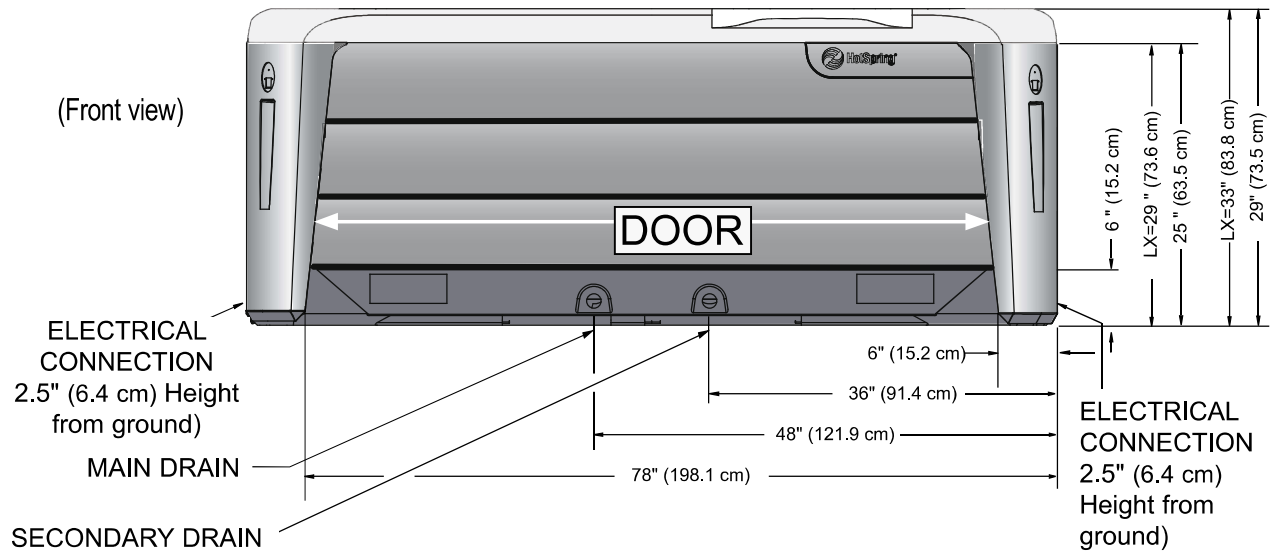

JETSETTER LX & JETSETTER

Dimensions

NOTE: All dimensions are approximate; measure your spa before making critical design or pathway decisions.

DOOR SIDE

- 22 leveling points (place shims at illustrated locations).