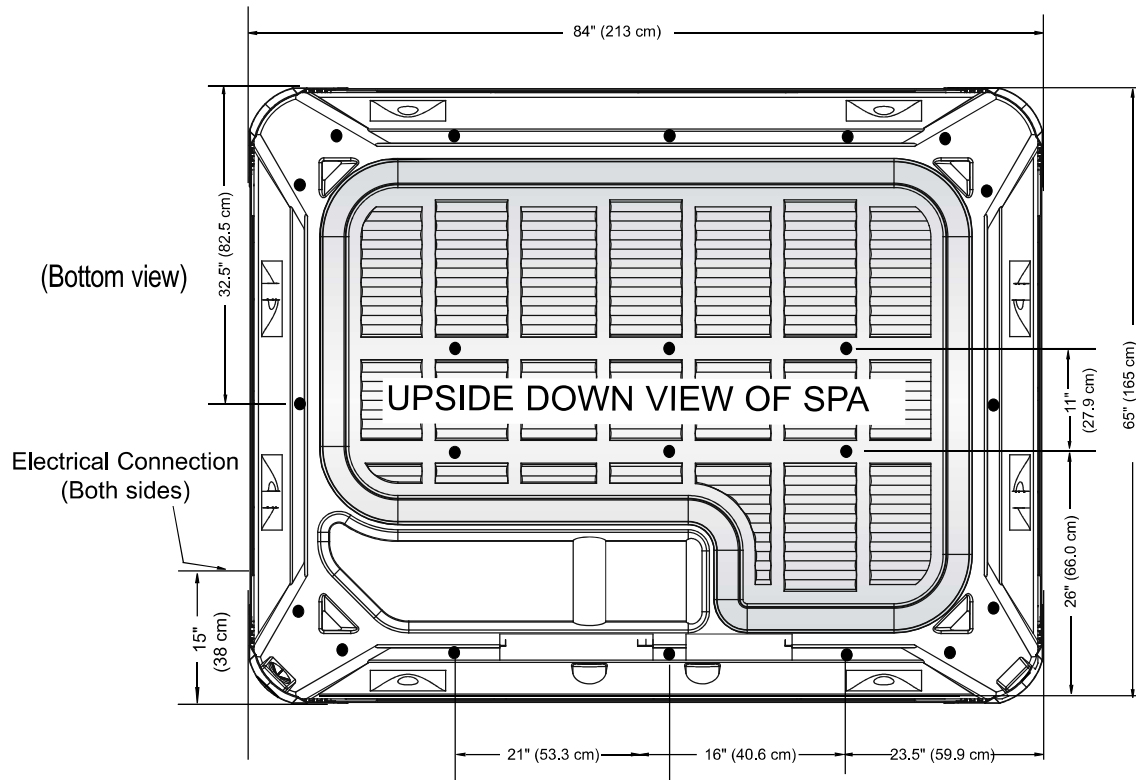

JETSETTER LX & JETSETTER

Dimensions

NOTE: All dimensions are approximate; measure your spa before making critical design or pathway decisions.

DOOR SIDE

- 22 leveling points (place shims at illustrated locations).