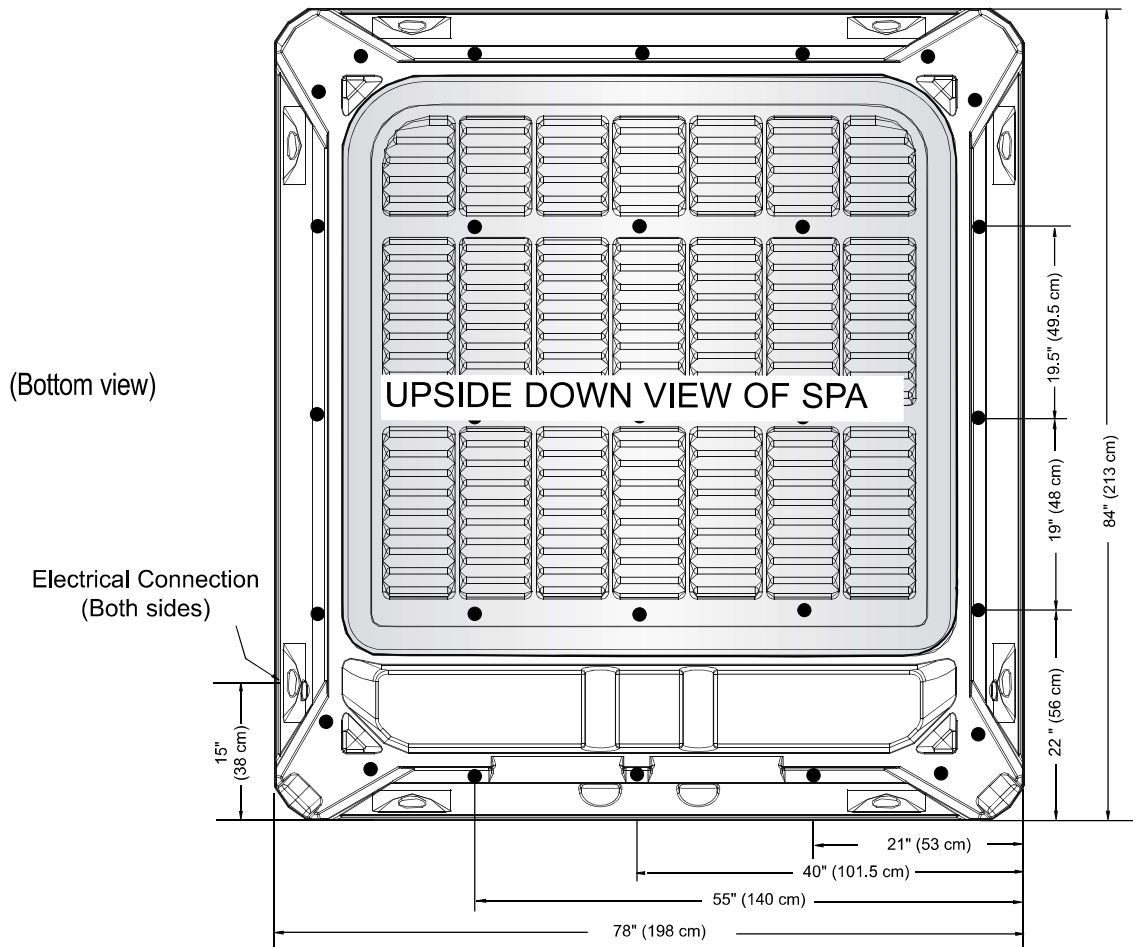

## Dimensions

**NOTE: All dimensions are approximate; measure your spa before making critical design or pathway decisions.**

● 29 leveling points (place shims at illustrated locations).