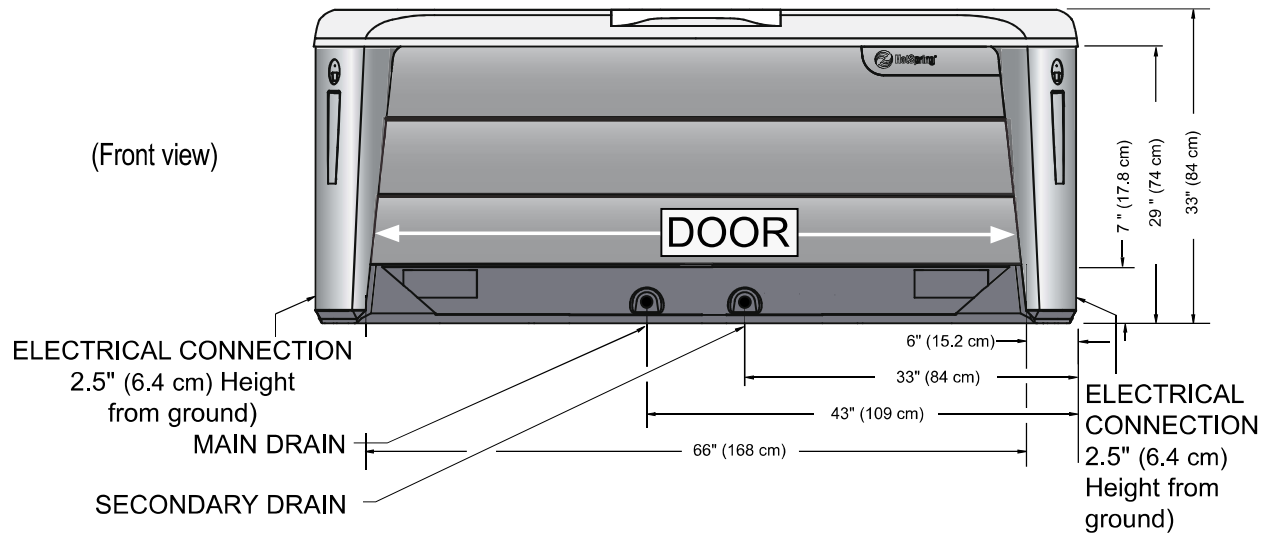

## Dimensions

**NOTE: All dimensions are approximate; measure your spa before making critical design or pathway decisions.**

● 29 leveling points (place shims at illustrated locations).