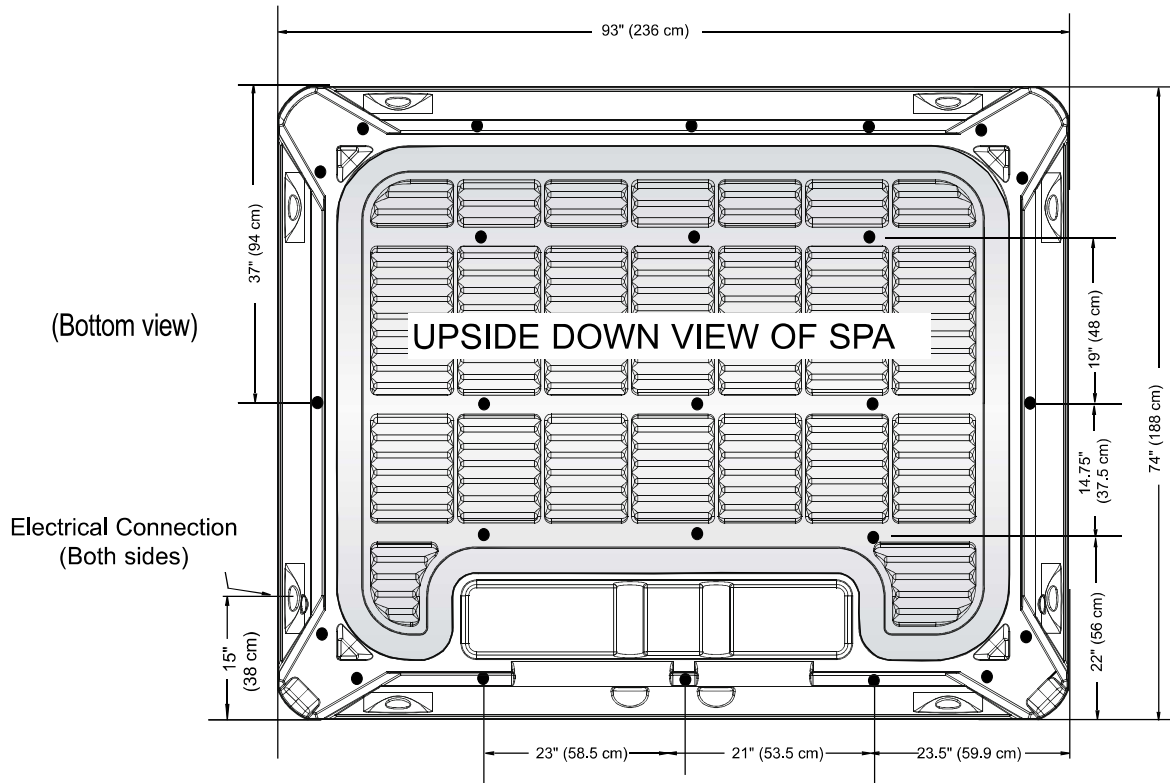

TRIUMPH

Dimensions

NOTE: All dimensions are approximate; measure your spa before making critical design or pathway decisions.

DOOR SIDE

- 25 leveling points (place shims at illustrated locations).