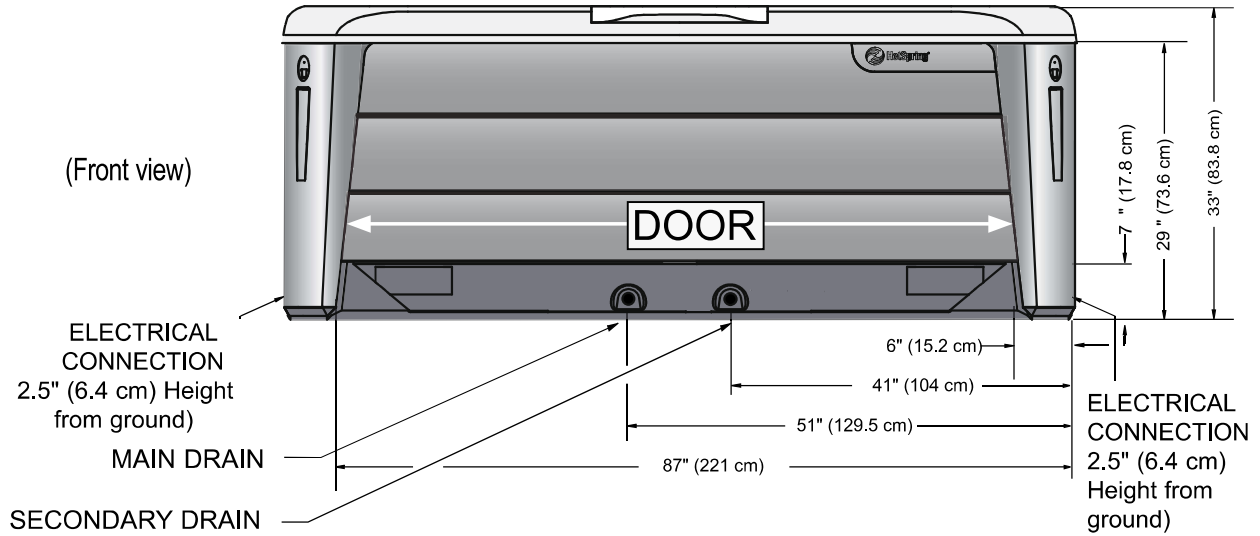

TRIUMPH

Dimensions

NOTE: All dimensions are approximate; measure your spa before making critical design or pathway decisions.

DOOR SIDE

- 25 leveling points (place shims at illustrated locations).