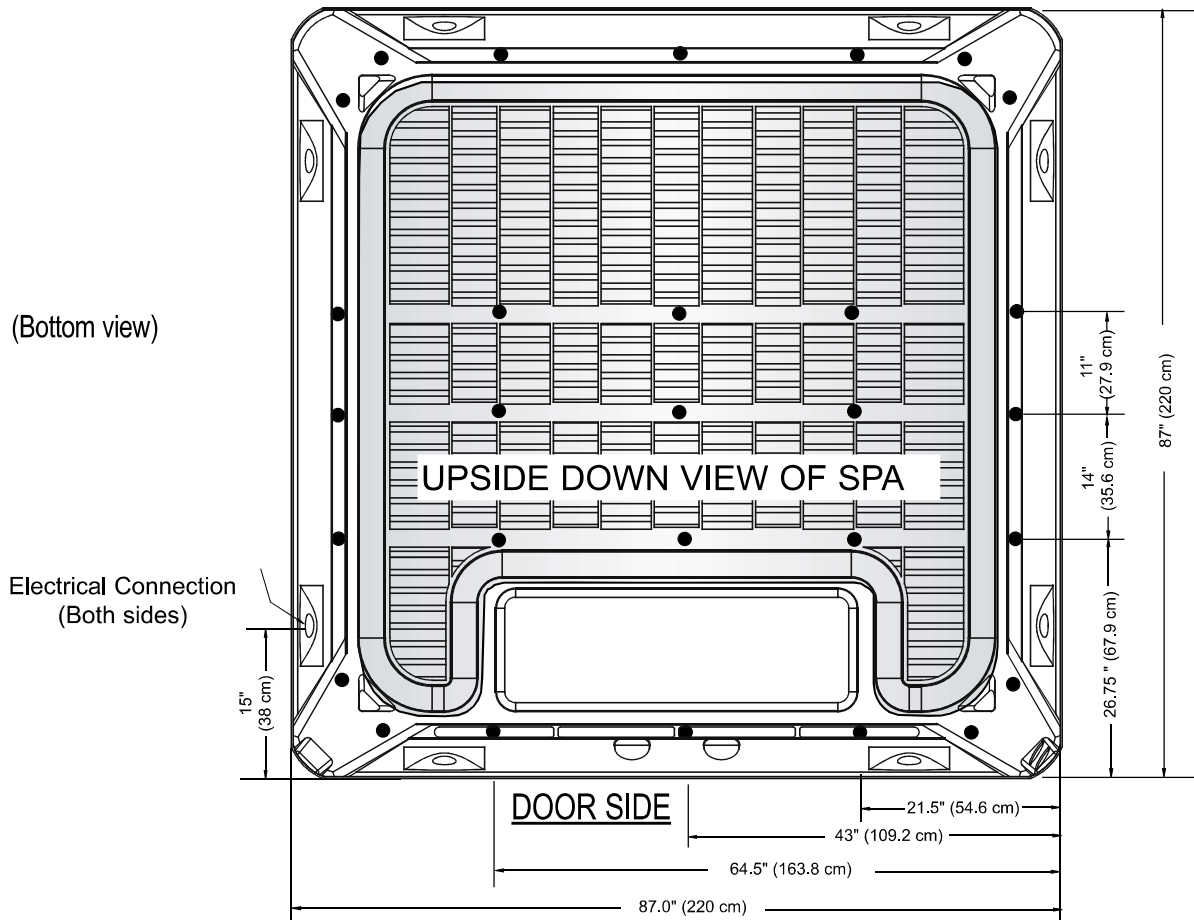

## Dimensions

**NOTE: All dimensions are approximate; measure your spa before making critical design or pathway decisions.**

- 29 leveling points (place shims at illustrated locations).