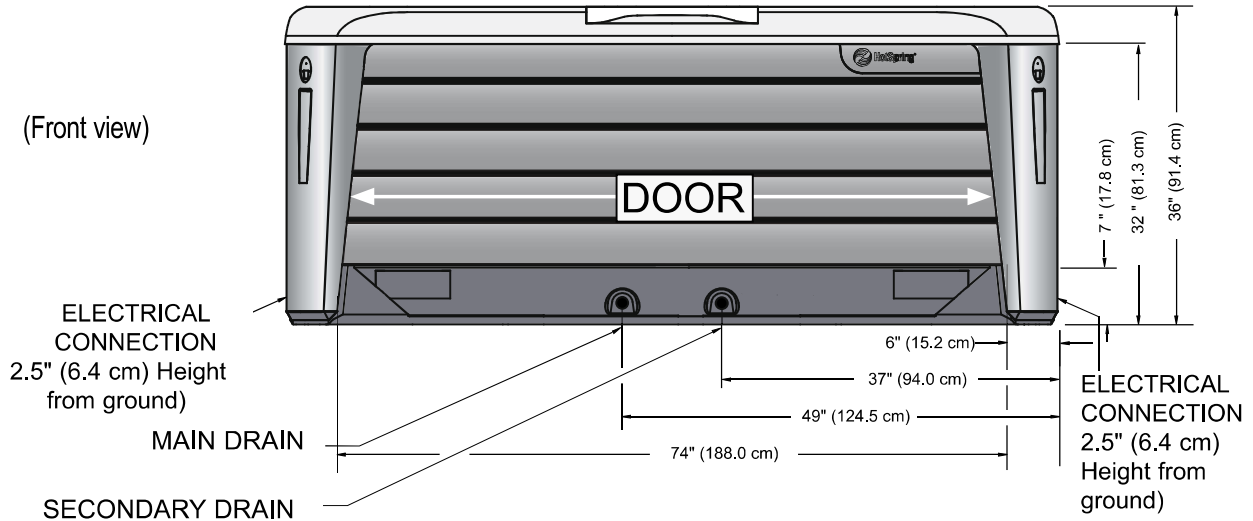

## Dimensions

**NOTE: All dimensions are approximate; measure your spa before making critical design or pathway decisions.**

- 29 leveling points (place shims at illustrated locations).