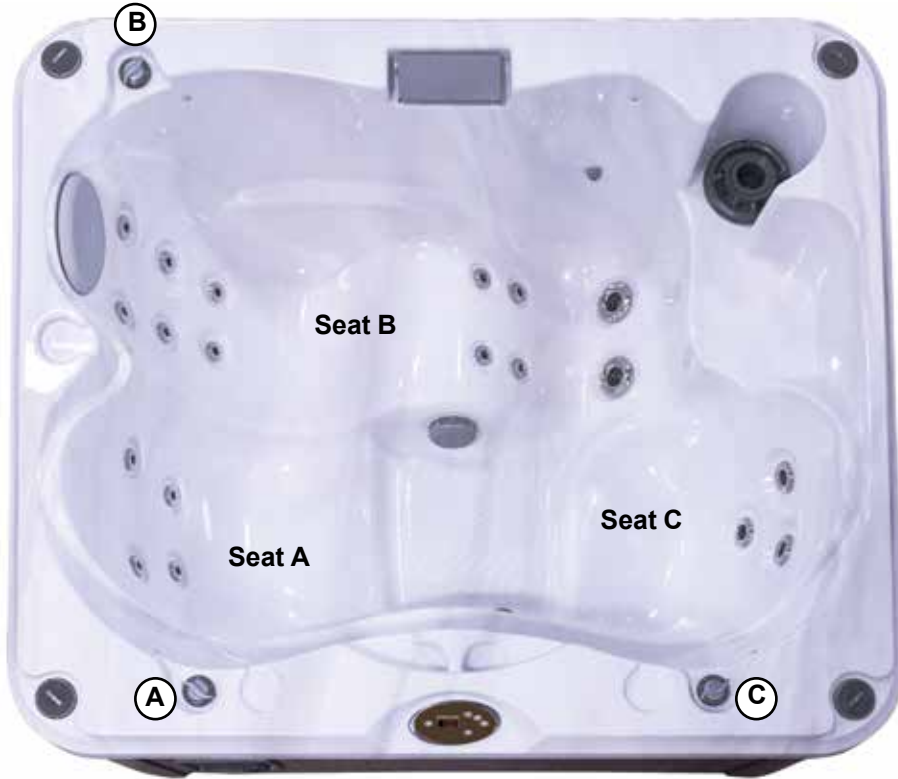

Sundance Spas 680 Alicia

Operation/Seat Depths

- Ⓐ Air control - Activates Seat A Jets (4 DX)
- Ⓑ Air control - Activates Seat B Jets (6 DL, 4 DV, 2 DVR)
- Ⓒ Air Control - Activates Seat C Jets (3 DXL)

- Jets Pump 1: Powers All Jets + Waterfall when running