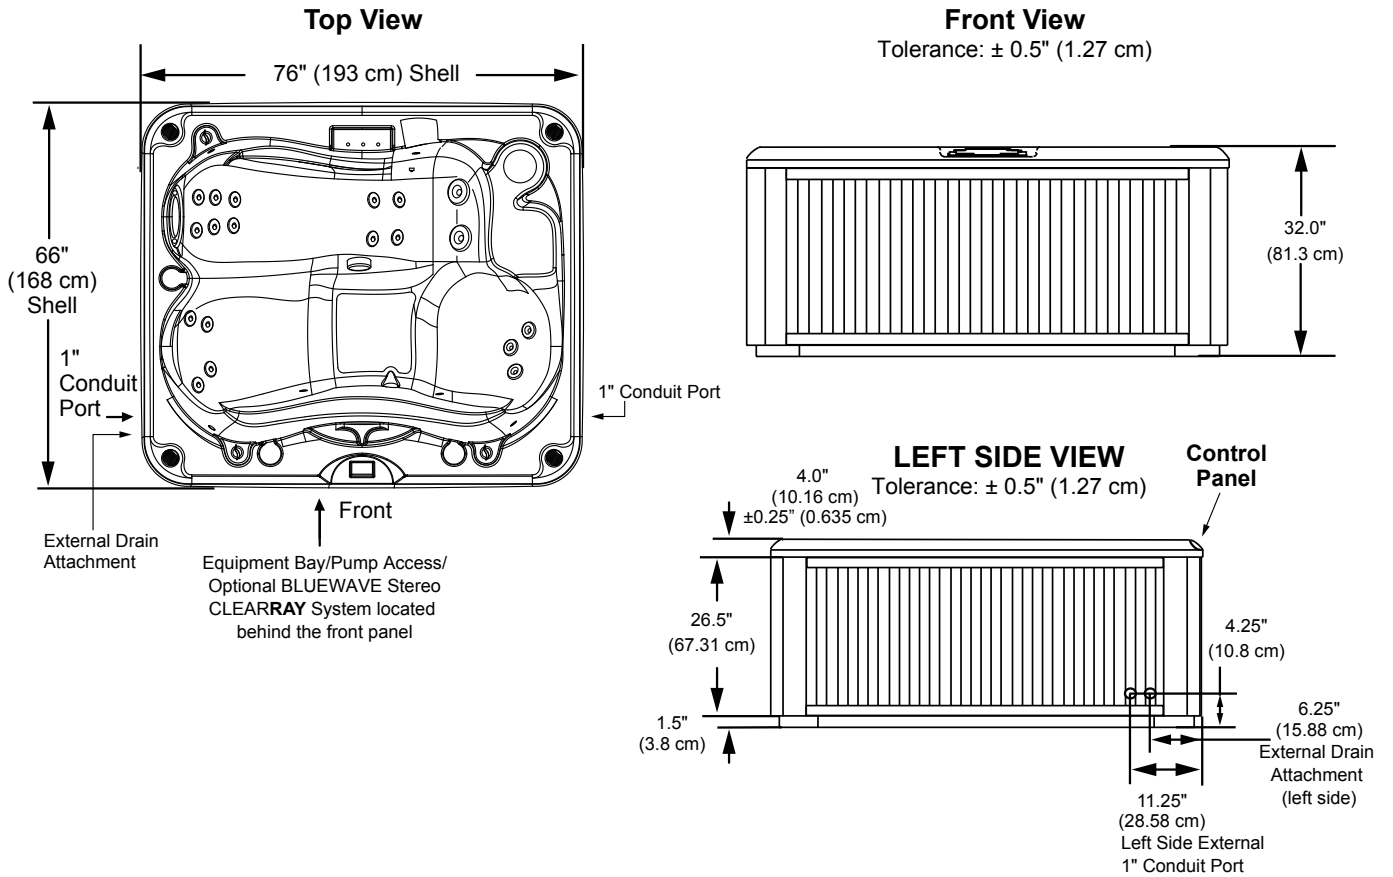

## SEAT DEPTHS

- A = 28.25" (71.8 cm)
- B = 27.00" (68.6 cm)
- C = 27.50" (69.9 cm)
- D = 28.70" (73.2 cm)

Listed dimensions represent distance from top of acrylic to lowest point in seat. Tolerance  $\pm$  0.5" (1.27 cm).

## Portable Dimensions

**IMPORTANT!** Always measure each hot tub for exact dimensions **BEFORE** designing its foundational support and/or decking.

**Dimensions/specifications subject to change without notice. Tolerance:  $\pm 0.5"$  (1.27 cm)**