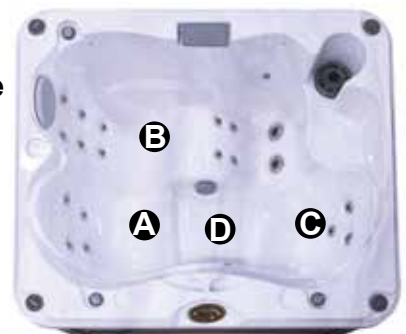

## Operation/Seat Depths

- Ⓐ Air control - Activates Seat A Jets (4 DX)
- Ⓑ Air control - Activates Seat B Jets (6 DL, 4 DV, 2 DVR)
- Ⓒ Air Control - Activates Seat C Jets (3 DXL)

- Jets Pump 1: Powers All Jets + Waterfall when running

### 19 Total Jets

Spa Operation Subject To Change Without Notice

## SEAT DEPTHS

- A = 28.25" (71.8 cm)
- B = 27.00" (68.6 cm)
- C = 27.50" (69.9 cm)
- D = 28.70" (73.2 cm)

Listed dimensions represent distance from top of acrylic to lowest point in seat. Tolerance  $\pm$  0.5" (1.27 cm).