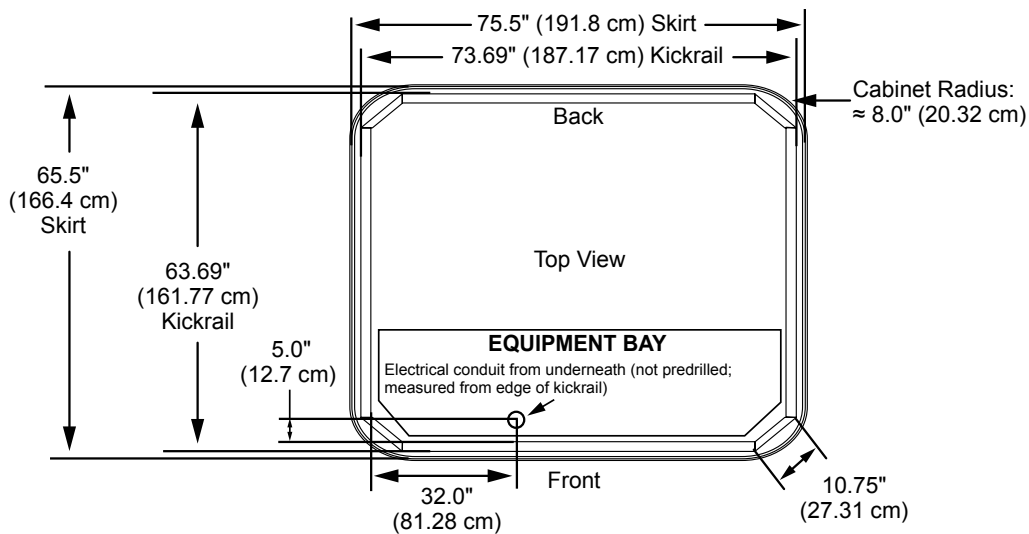

## SEAT DEPTHS

- A = 28.25" (71.8 cm)
- B = 27.00" (68.6 cm)
- C = 27.50" (69.9 cm)
- D = 28.70" (73.2 cm)

Listed dimensions represent distance from top of acrylic to lowest point in seat. Tolerance  $\pm$  0.5" (1.27 cm).

## Portable Dimensions

**IMPORTANT!** Always measure each hot tub for exact dimensions **BEFORE** designing its foundational support and/or decking.

**Dimensions/specifications subject to change without notice. Tolerance:  $\pm 0.5"$  (1.27 cm)**