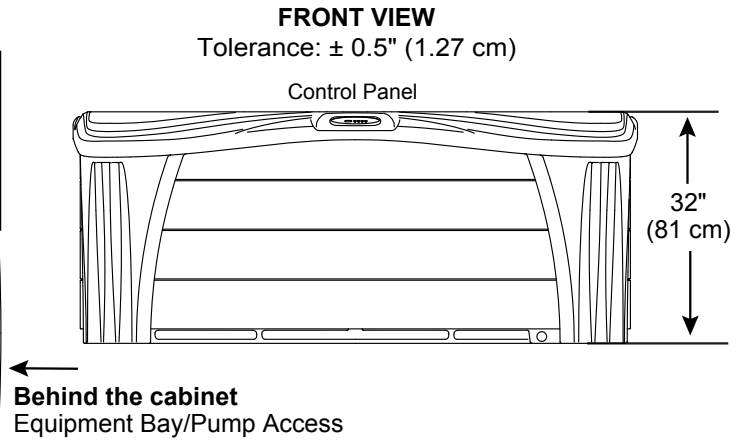

Sundance Splash Paisley

Portable Dimensions