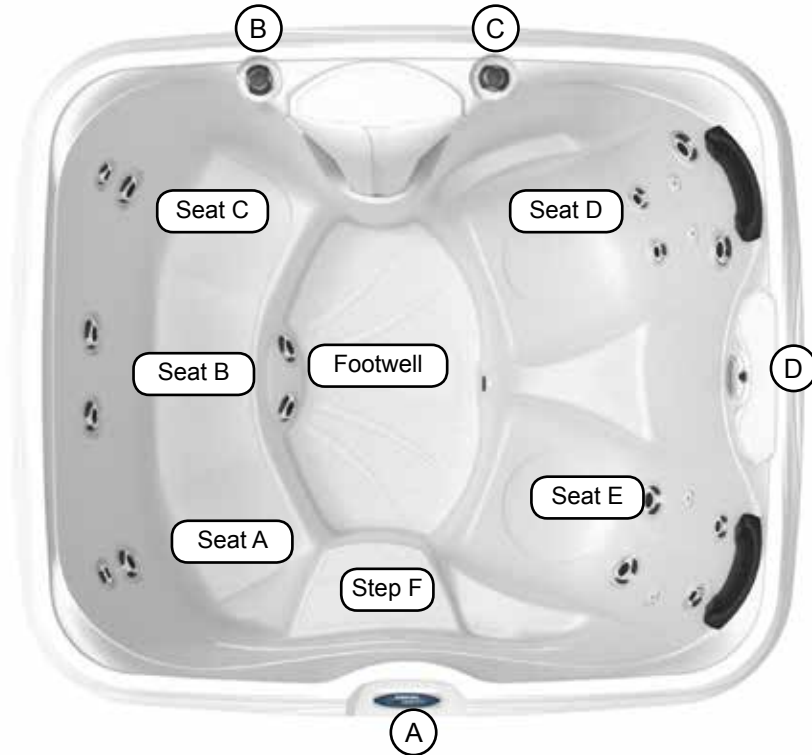

## Operation/Seat Depths

- (A) Topside Control - Activate Jets Pump, Light and Control Water Temperature
  - (B) Air Control - Activates Seat A Jets (1 DirectionalMax1 Jet, 1 DirectionalMax2 Jet), Seat B Jets (2 DirectionalMax1 Jets), Seat C Jets (1 DirectionalMax1 Jet, 1 DirectionalMax2 Jet), Footwell Jets (2 DirectionalMax2 Jets)
  - (C) Air Control - Activates Seat D Jets (2 DirectionalMax1 Jets, 2 DirectionalMax2 Jets, 2 DirectMiniMax Jets), Seat E Jets (2 DirectionalMax1 Jets, 2 DirectionalMax2 Jets, 2 DirectMiniMax Jets)
  - (D) Water Feature Control - Controls Water Feature Output.
- Jet Pump 1: All seats and footwell jets

## SEAT DEPTHS

- A = 26.50" (67.31 cm)
- B = 26.25" (66.68 cm)
- C = 26.50" (67.31 cm)
- D = 26.25" (66.68 cm)
- E = 28.30" (71.87 cm)
- F = 18.00" (45.72 cm)
- G = 30.50" (77.47 cm)

Listed dimensions represent distance from top of spa to lowest point in seat.  
Tolerance: ± 0.5" (1.27 cm)