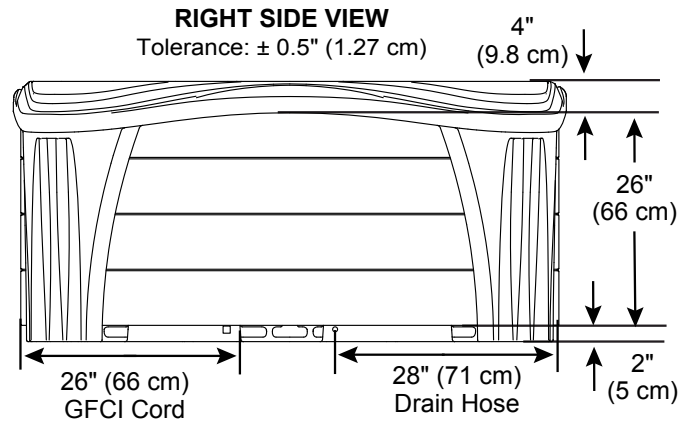

## SEAT DEPTHS

- A = 26.50" (67.31 cm)
- B = 26.25" (66.68 cm)
- C = 26.50" (67.31 cm)
- D = 26.25" (66.68 cm)
- E = 28.30" (71.87 cm)
- F = 18.00" (45.72 cm)
- G = 30.50" (77.47 cm)

Listed dimensions represent distance from top of spa to lowest point in seat.  
Tolerance: ± 0.5" (1.27 cm)

Dimensions/Specifications Subject To Change Without Notice

## Portable Dimensions

**IMPORTANT! Always measure each hot tub for exact dimensions BEFORE designing its foundational support and/or decking.**

Dimensions/specifications subject to change without notice. Tolerance:  $\pm 0.5"$  (1.27 cm)