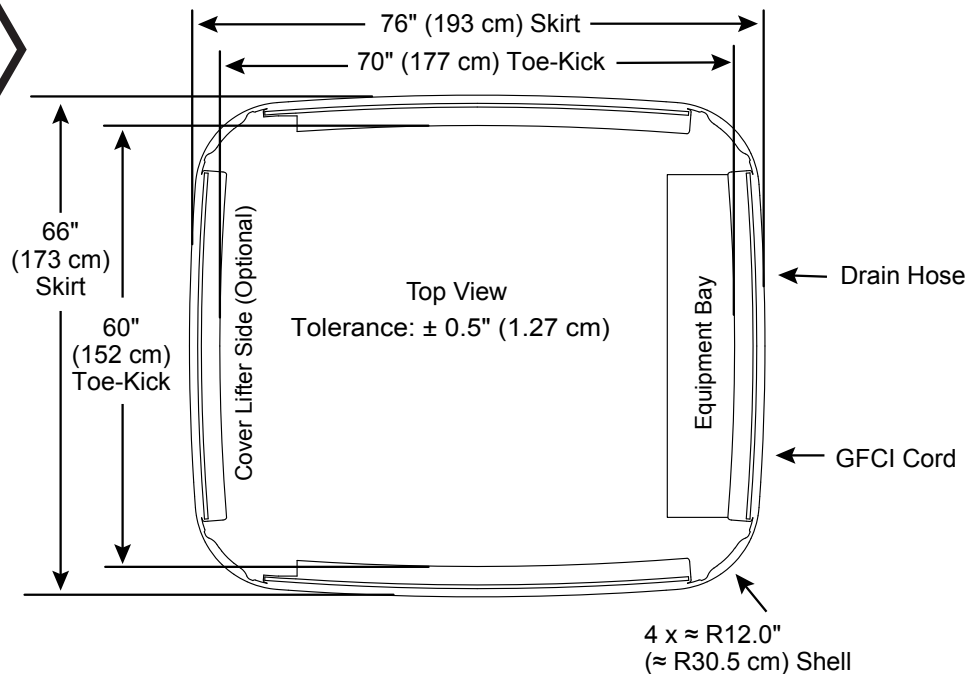

### 20 Total Jets

DirectionalMax1  
Jets (10)

DirectionalMax2  
Jets (6)

DirectMiniMax  
Jets (4)

Spa Operation Subject To Change Without Notice

## SEAT DEPTHS

- A = 26.50" (67.31 cm)
- B = 26.25" (66.68 cm)
- C = 26.50" (67.31 cm)
- D = 26.25" (66.68 cm)
- E = 28.30" (71.87 cm)
- F = 18.00" (45.72 cm)
- G = 30.50" (77.47 cm)

Listed dimensions represent distance from top of spa to lowest point in seat.  
Tolerance: ± 0.5" (1.27 cm)

Dimensions/Specifications Subject To Change Without Notice

## Portable Dimensions

**IMPORTANT! Always measure each hot tub for exact dimensions BEFORE designing its foundational support and/or decking.**

Dimensions/specifications subject to change without notice. Tolerance:  $\pm 0.5"$  (1.27 cm)