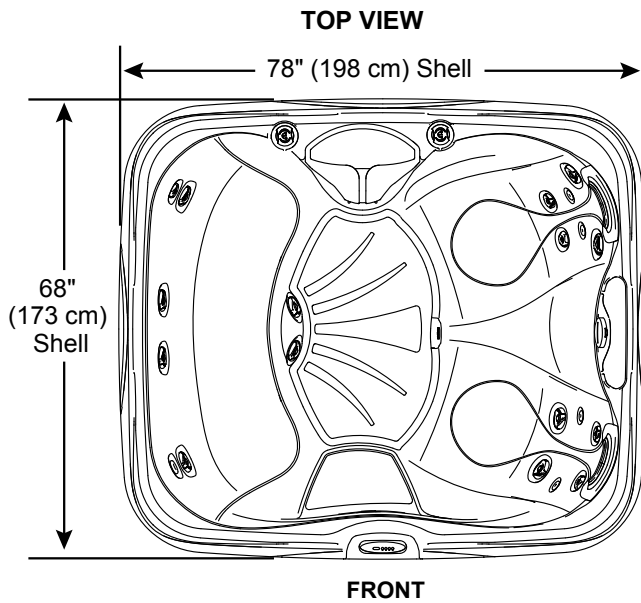

## SEAT DEPTHS

- A = 26.50" (67.31 cm)
- B = 26.25" (66.68 cm)
- C = 26.50" (67.31 cm)
- D = 26.25" (66.68 cm)
- E = 28.30" (71.87 cm)
- F = 18.00" (45.72 cm)
- G = 30.50" (77.47 cm)

Listed dimensions represent distance from top of spa to lowest point in seat.  
Tolerance: ± 0.5" (1.27 cm)

Dimensions/Specifications Subject To Change Without Notice

## Portable Dimensions

**IMPORTANT! Always measure each hot tub for exact dimensions BEFORE designing its foundational support and/or decking.**

Dimensions/specifications subject to change without notice. Tolerance:  $\pm 0.5"$  (1.27 cm)